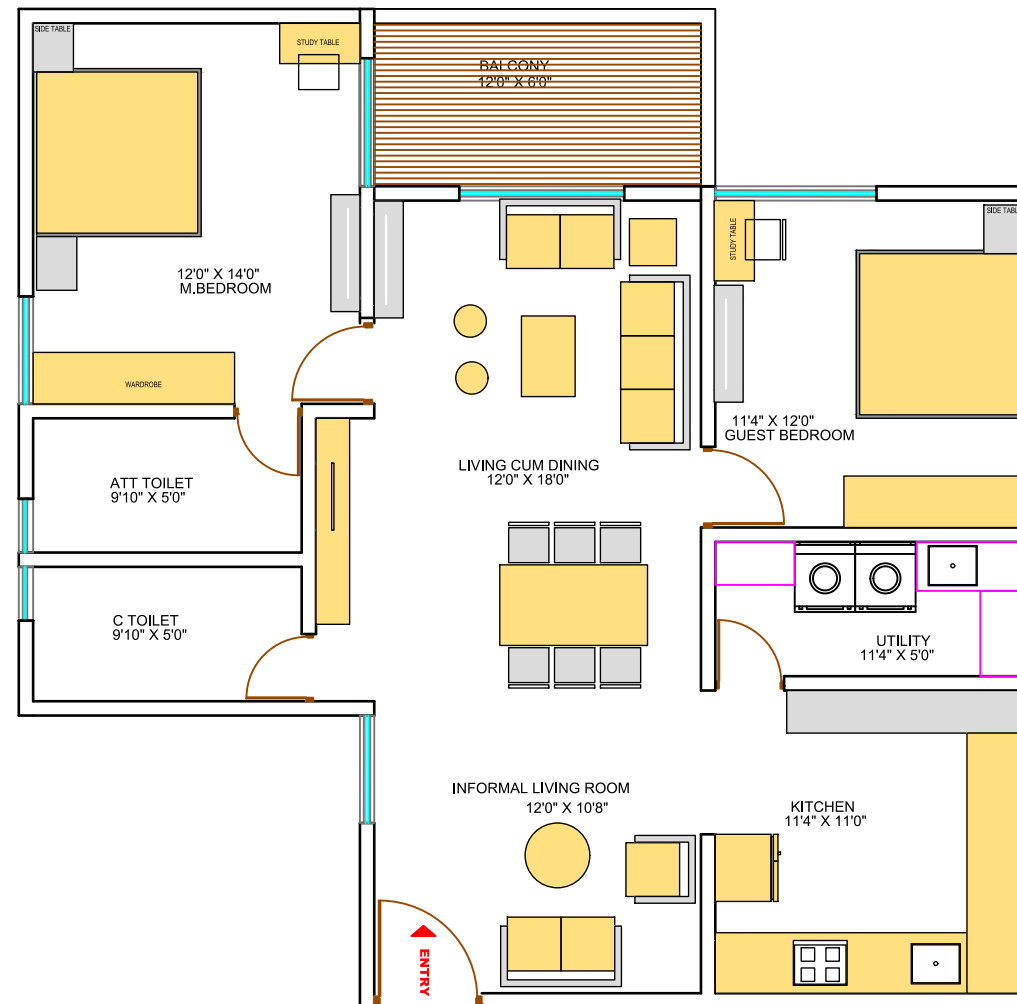

# 2 BHK

MEERA PHASE 6 : 6N,6P,6R,6S,6T,6U

CARPET AREA : 89.41 SQ.M / 962.40 SQ. FT.  
BUILT UP AREA : 107.44 SQ.M / 1156.48 SQ. FT.  
SALAEBLE AREA : 131.08 SQ.M / 1411 SQ. FT.