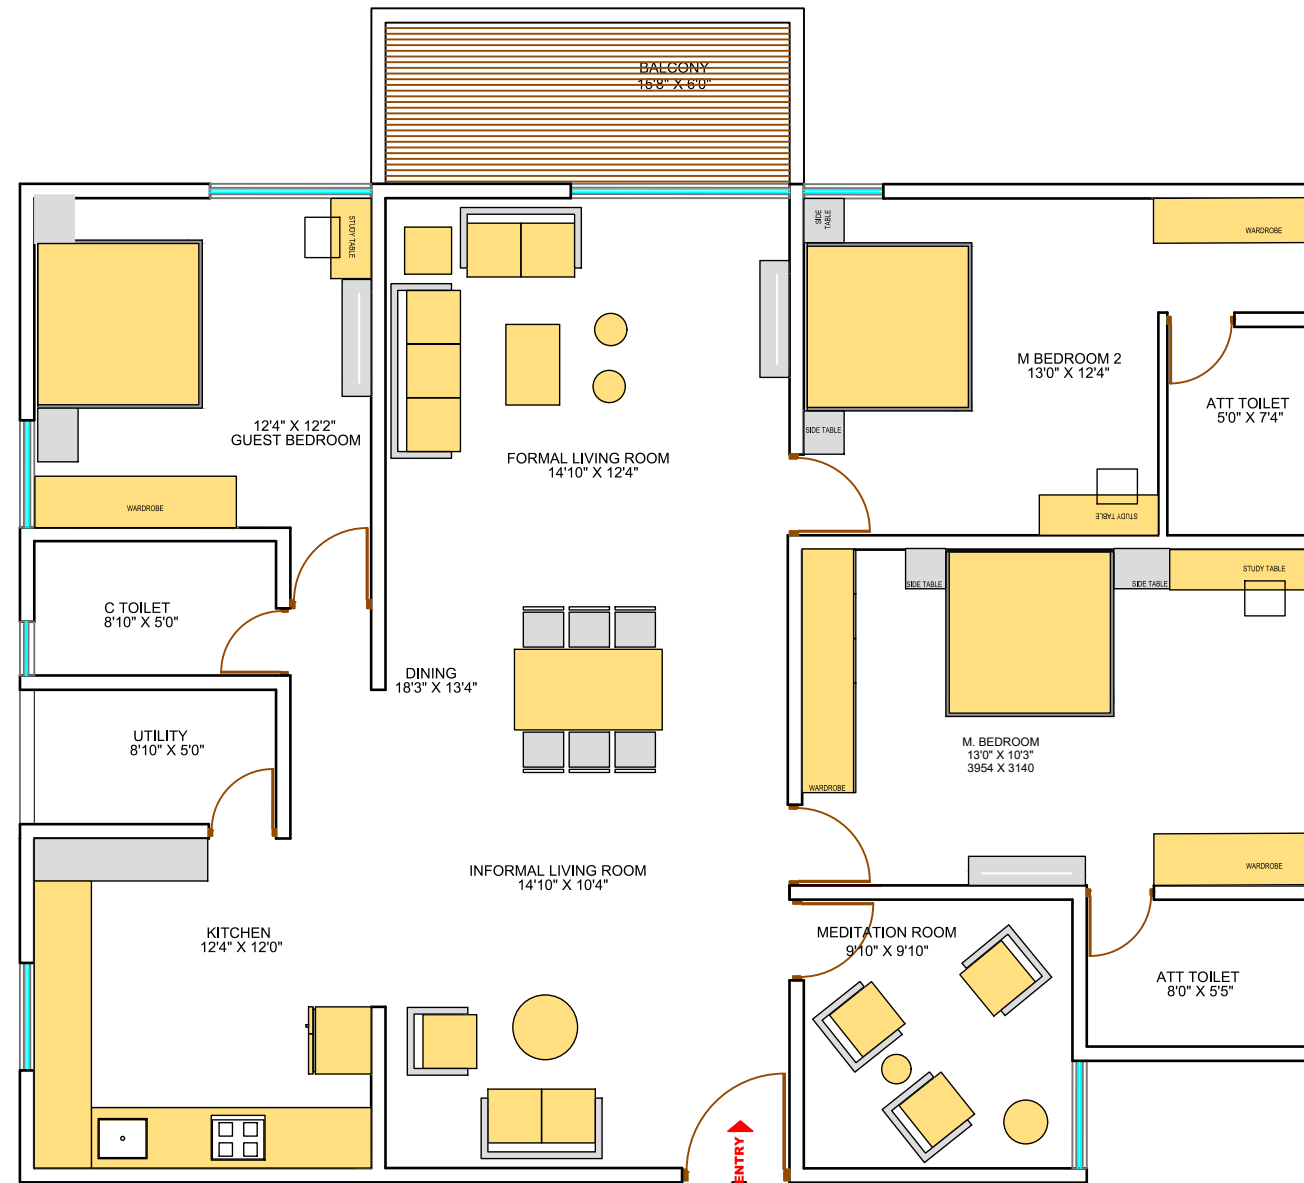

3+ BHK

MEERA PHASE 6 : BLOCK 6N,6P,6R,6S,6T,6U

CARPET AREA : 144.13 SQ.M / 1551.40 SQ. FT.

BUILT UP AREA : 167.92 SQ.M / 1807.26 SQ. FT.

SALAEBLE AREA : 204.94 SQ.M / 2206 SQ. FT.