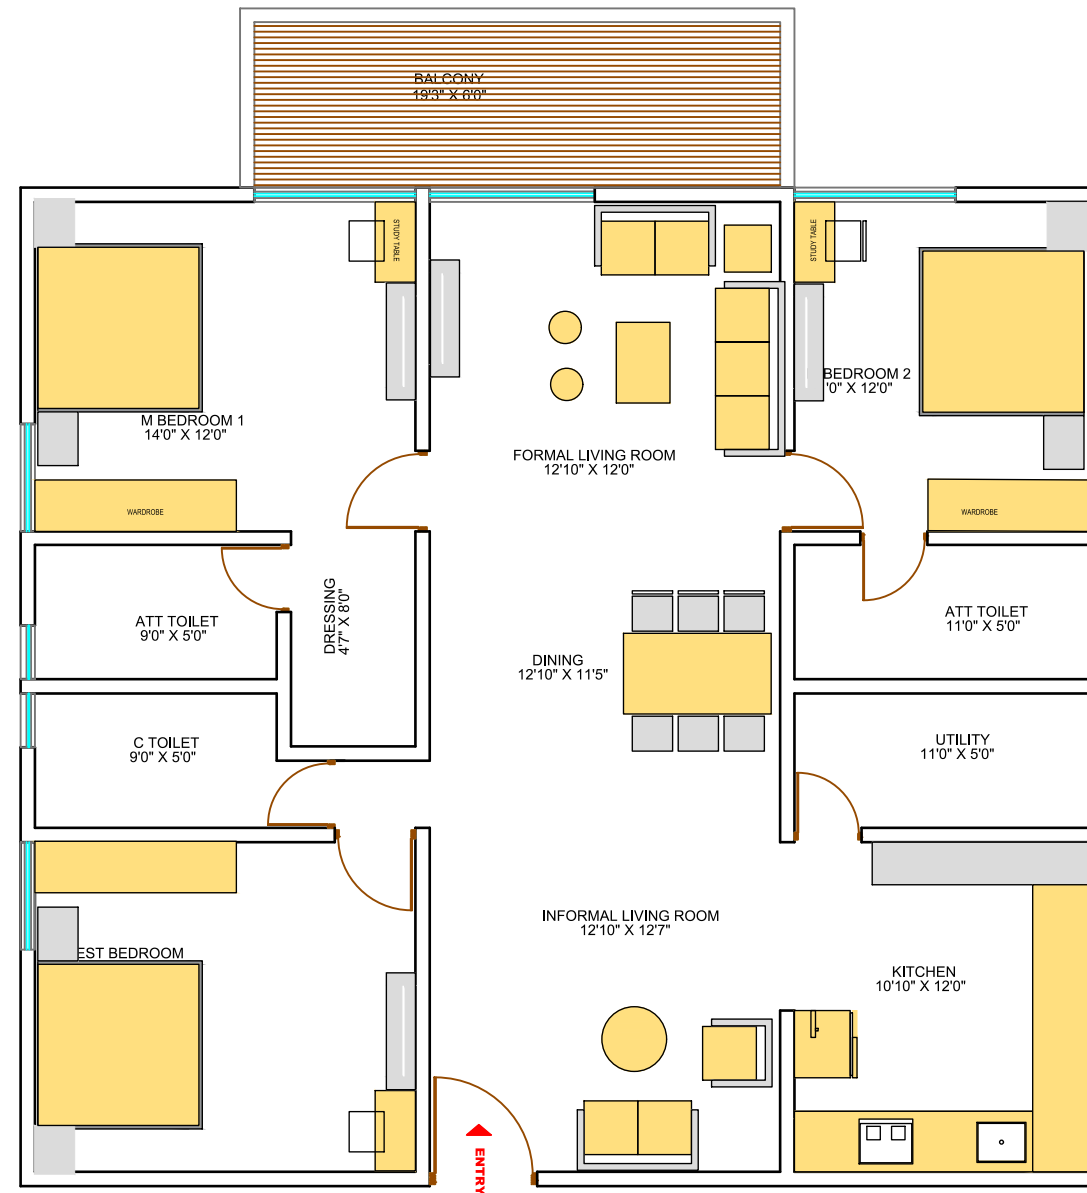

3 BHK

MEERA PHASE 6 : BLOCK 6L, 6V, 6M
BLOCK 6B, 6C, 6D, 6F, 6G, 6H, 6J, 6K, 6X

CARPET AREA : 121.88 SQ.M / 1311.91 SQ. FT.

BUILT UP AREA : 147.34 SQ.M / 1585.95 SQ. FT.

SALAEBLE AREA : 183.86 SQ.M / 1979 SQ. FT.