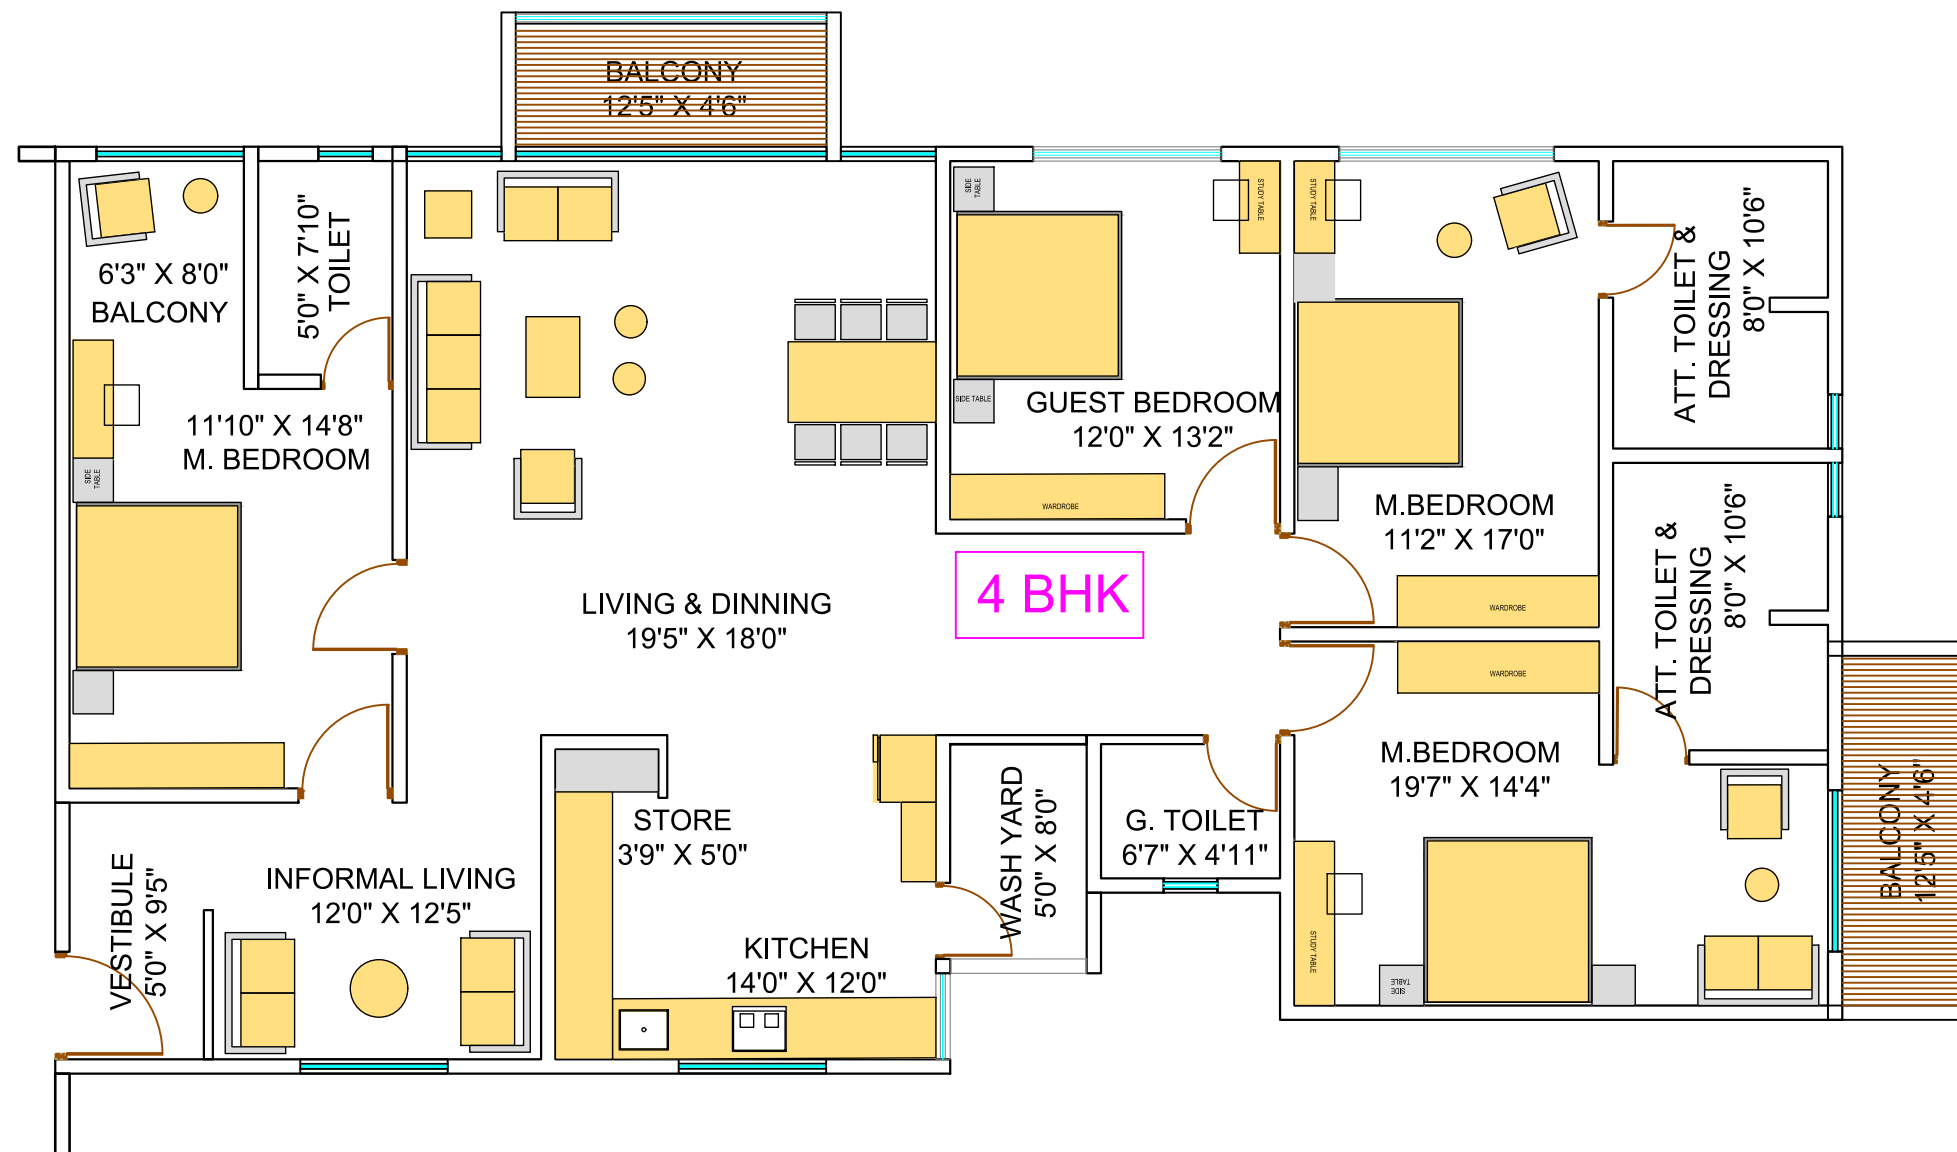

4 BHK

MEERA PHASE 6 : BLOCK 6A, 6E, 6W

CARPET AREA : 179.58 SQ.M / 1932.98 SQ. FT.

BUILT UP AREA : 208.93 SQ.M / 2248.90 SQ. FT.

SALAEBLE AREA : 250.00 SQ.M / 2691 SQ. FT.